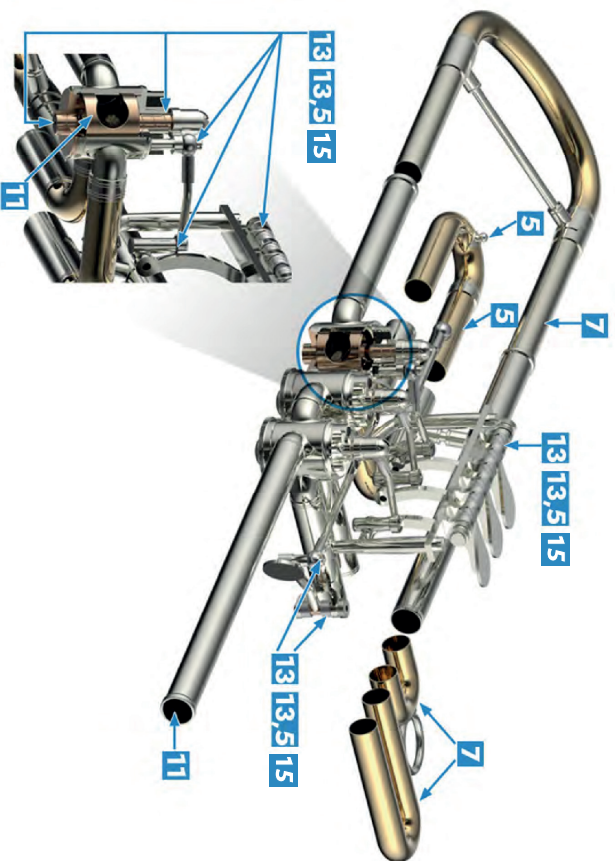

VALVE OIL		PER UNIT
50.00.250	JM # 1 Light 50 ml	9,20
50.00.251	JM # 2 Medium 50 ml	9,20
50.00.252	JM # 3 Heavy 50 ml	9,20

ROTOR OIL		PER UNIT
50.00.255	JM # 11 30 ml	8,70

BEARING & LINKAGE		PER UNIT
50.00.257	JM # 13 Light 30 ml	8,70
50.00.256	JM # 13 1/2 Medium 30 ml	8,70

SPACEFILLER		PER UNIT
50.00.259	JM # 15 30 ml	8,70

TUNING SLIDE OIL		PER UNIT
50.00.253	JM # 5 Medium 30 ml	8,70

SLIDE GEL		PER UNIT
50.00.254	JM # 7 Medium 30 ml	8,70

INSTRUMENT CLEANER		PER UNIT
50.00.260	JM 100 ml	8,95

NEEDLE		PER UNIT
50.00.258	JM Needle	2,40